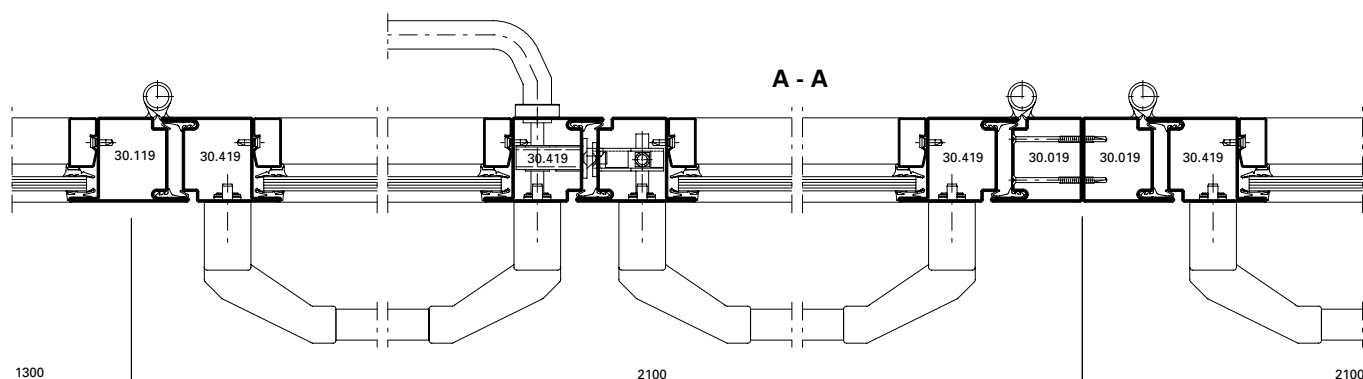

Ausgeführte Objekte

Objets réalisés

Completed projects

Objekt:

Höhere Technische Lehranstalt, Traun/
AT

System:

Jansen-Economy 60, Janisol 2 EI30,
VISS Linea TVS, VISS Fire EW30

Architekt:

Bernd Mey BDA Architekt,
Frankfurt/DE

Objet:

École technique supérieure,
Traun/AT

Système:

Jansen-Economy 60, Janisol 2 EI30,
VISS Linea TVS, VISS Fire EW30

Architecte:

Bernd Mey BDA Architekt,
Frankfurt/DE

Project:

Higher technical education institute,
Traun/AT

System:

Jansen-Economy 60, Janisol 2 EI30,
VISS Linea TVS, VISS Fire EW30

Architect:

Bernd Mey BDA Architekt,
Frankfurt/DE